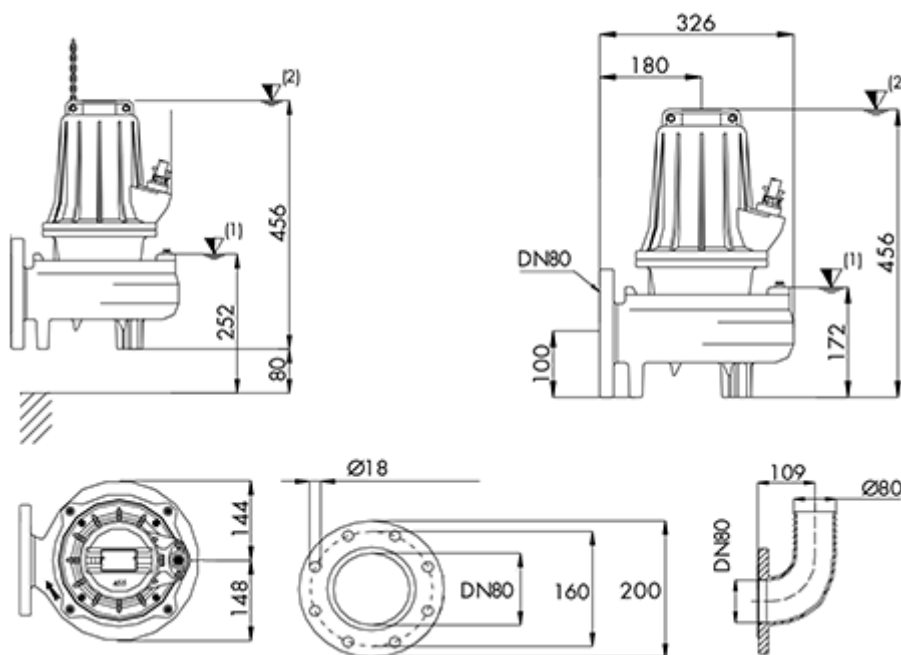

Data Sheet

Article number: 71644011000803

Description: Dreno sewage pump Serie VT 80/4/125 C341
1,1 3x400V 50HZ discharge DN80

Measures

Version = Type VM-VT 80/4/125 C.342 Type VM-VT 80/4/125 C.342